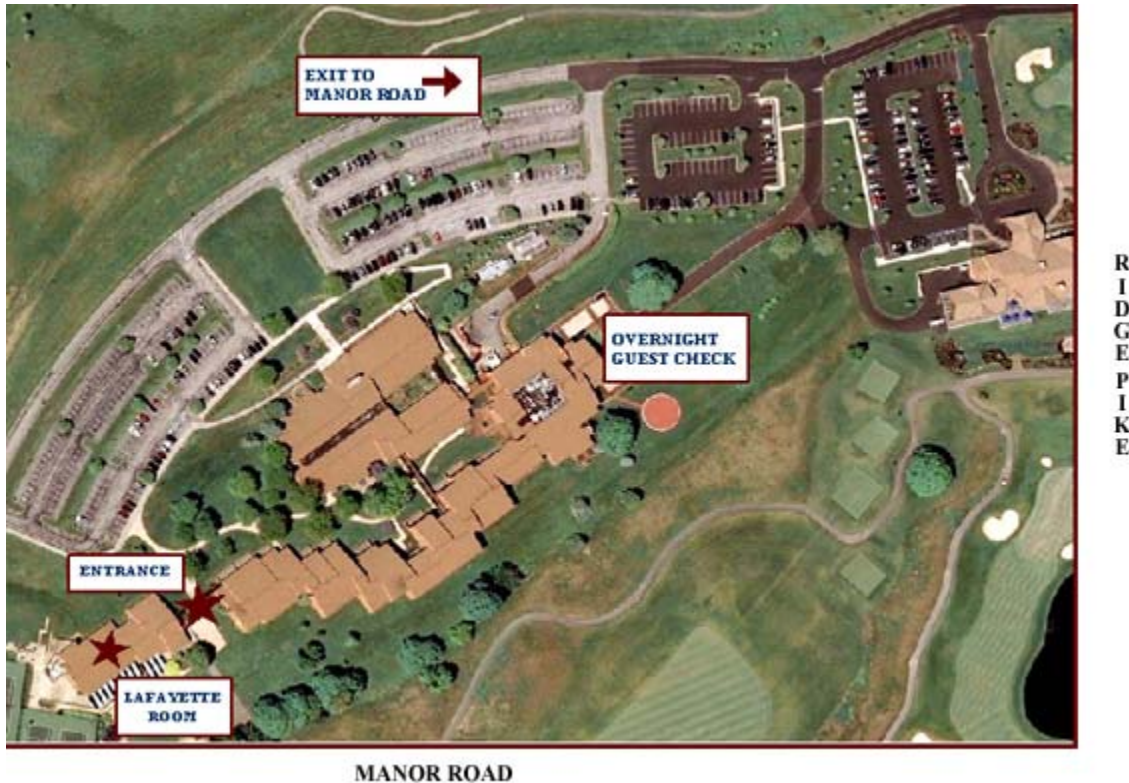

ACE Conference Center
800 Ridge Pike, Lafayette Hill, PA 19444
(610) 825-8000
(Entrance on Manor Road)

The EDITS Conference is being held in the **Lafayette Room**. It is the last building of the complex by the tennis courts. Please park in closest lot available. Handicap access is available, please ask a committee member for assistance.

DIRECTIONS FROM THE PA EAST/WEST TURNPIKE:

- Take **EXIT 333** toward Norristown
- Take ramp on your right after the toll booth toward **Plymouth Meeting**
- Turn slight right at the third (3rd) traffic light onto **Joshua Road**
- Turn left at the first (1st) traffic light onto **Ridge Pike**
- Turn right at the third (3rd) traffic light onto **Manor Road**
- Turn Right at the **ACE Conference Center** entrance and follow the driveway around to the second (2nd) building.

DIRECTIONS FROM THE SCHUYLKILL EXPRESSWAY (I-76) OR THE BLUE ROUTE (I-476):

- Take **I-76 West** to **I-476 North** toward **Plymouth Meeting**
- Follow I-476 for 2.7 miles to **EXIT 18A** for Conshohocken
- At the end of the ramp, turn right onto **Ridge Pike**
- Proceed for 3.2 miles to the seventh (7th) traffic Light and turn right at **Manor Road**
- Turn Right at the **ACE Conference Center** entrance and follow the driveway around to the second (2nd) building.