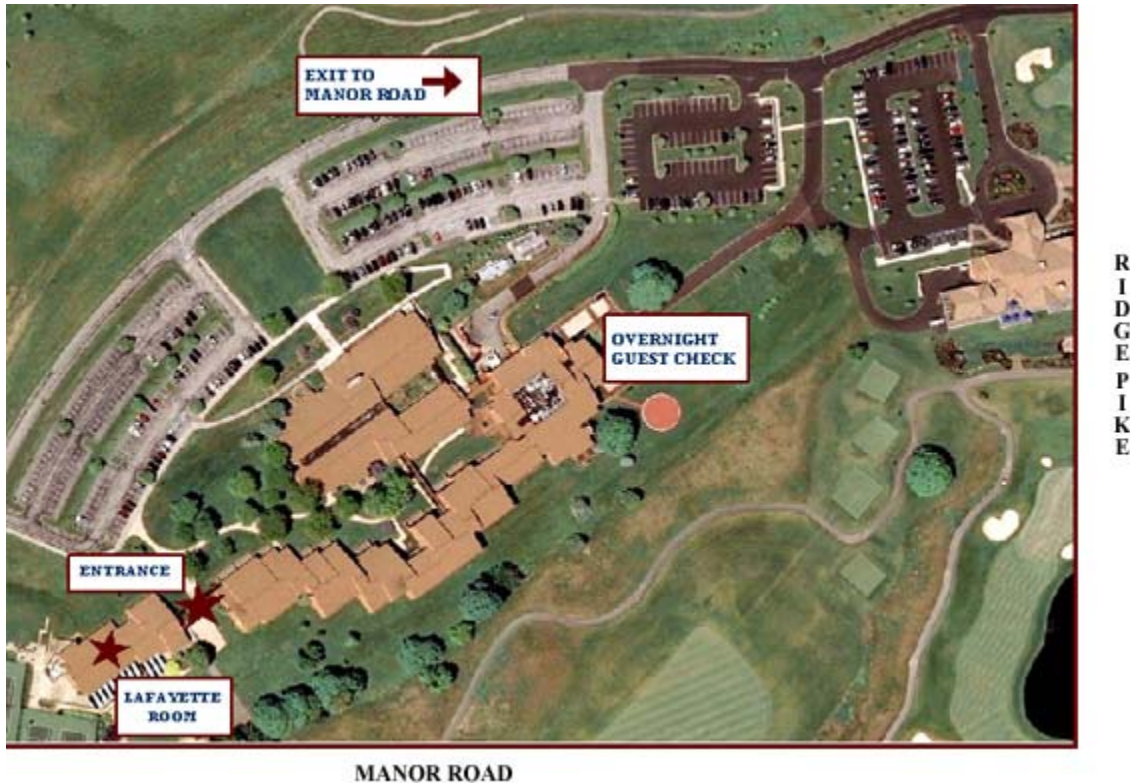

ACE Conference Center
800 Ridge Pike, Lafayette Hill, PA 19444
(610) 825-8000
(Entrance on Manor Road)

The EDITS Conference is being held in the **Lafayette Room**. It is the last building of the complex by the tennis courts. Please park in closest lot available. Handicap access is available, please ask a committee member for assistance.

DIRECTIONS FROM THE PA EAST/WEST TURNPIKE:

- Take **EXIT 333** toward Norristown
- Take ramp on your right after the toll booth toward **Plymouth Meeting**
- Turn slight right at the third (3rd) traffic light onto **Joshua Road**
- Turn left at the first (1st) traffic light onto **Ridge Pike**
- Turn right at the third (3rd) traffic light onto **Manor Road**
- Turn Right at the **ACE Conference Center** entrance and follow the driveway around to the second (2nd) building.

DIRECTIONS FROM THE SCHUYLKILL EXPRESSWAY (I-76) OR THE BLUE ROUTE (I-476):

- Take **I-76 West** to **I-476 North** toward **Plymouth Meeting**
- Follow I-476 for 2.7 miles to **EXIT 18A** for Conshohocken
- At the end of the ramp, turn right onto **Ridge Pike**
- Proceed for 3.2 miles to the seventh (7th) traffic Light and turn right at **Manor Road**
- Turn Right at the **ACE Conference Center** entrance and follow the driveway around to the second (2nd) building.